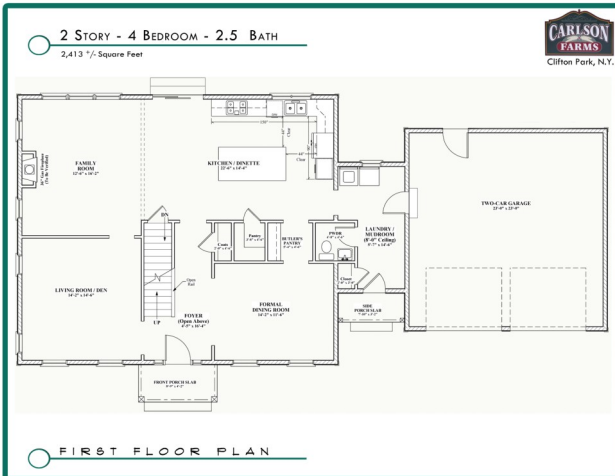

THE MANCHESTER

The Manchester

Clifton Park, N.Y.

Choose the Gold or Platinum Package for this Model
<http://www.falveygroup.com/carlsonfarms/index.html>

FLOOR PLAN

INFORMATION

- ◇ Luxurious new construction by Shaker Builders
- ◇ Desirable Clifton Park Community
- ◇ 32 lots remain
- ◇ Private wooded home sites
- ◇ Shenendehowa Schools
- ◇ Numerous floor plans to choose from or bring your own
- ◇ Quality craftsmanship