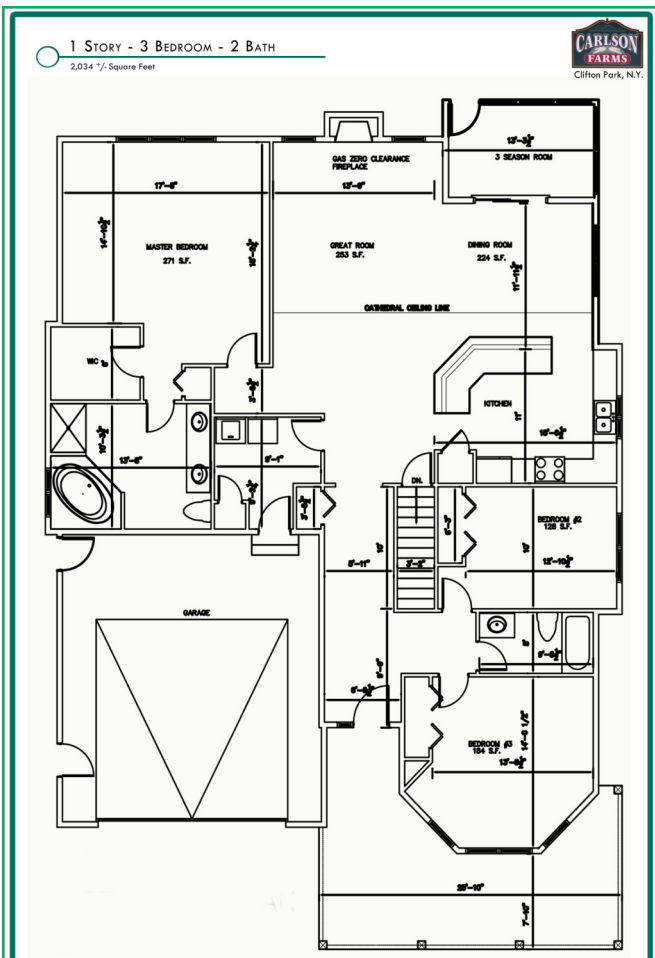

THE ARBOR

Choose the Gold or Platinum Package for this Model
<http://www.falveygroup.com/carlsonfarms/index.html>

FLOOR PLAN

INFORMATION

- ◇ Luxurious new construction by Shaker Builders
- ◇ Desirable Clifton Park Community
- ◇ 32 lots remain
- ◇ Private wooded home sites
- ◇ Shenendehowa Schools
- ◇ Numerous floor plans to choose from or bring your own
- ◇ Quality craftsmanship