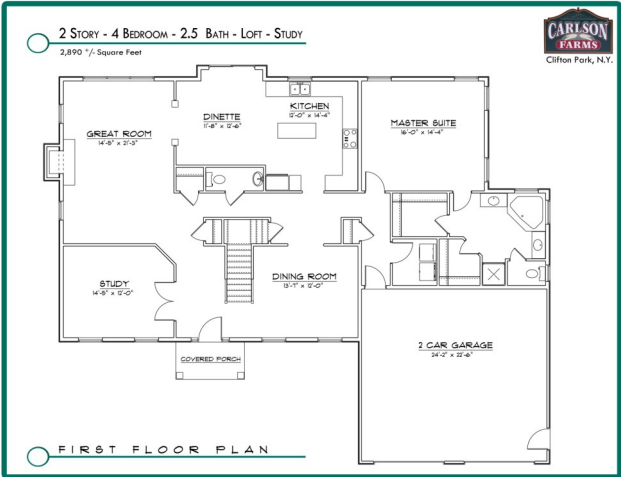

THE COVINGTON

Choose the Gold or Platinum Package for this Model
<http://www.falveygroup.com/carlsonfarms/index.html>

FLOOR PLAN

INFORMATION

- ◇ Luxurious new construction by Shaker Builders
- ◇ Desirable Clifton Park Community
- ◇ 32 lots remain
- ◇ Private wooded home sites
- ◇ Shenendehowa Schools
- ◇ Numerous floor plans to choose from or bring your own
- ◇ Quality craftsmanship