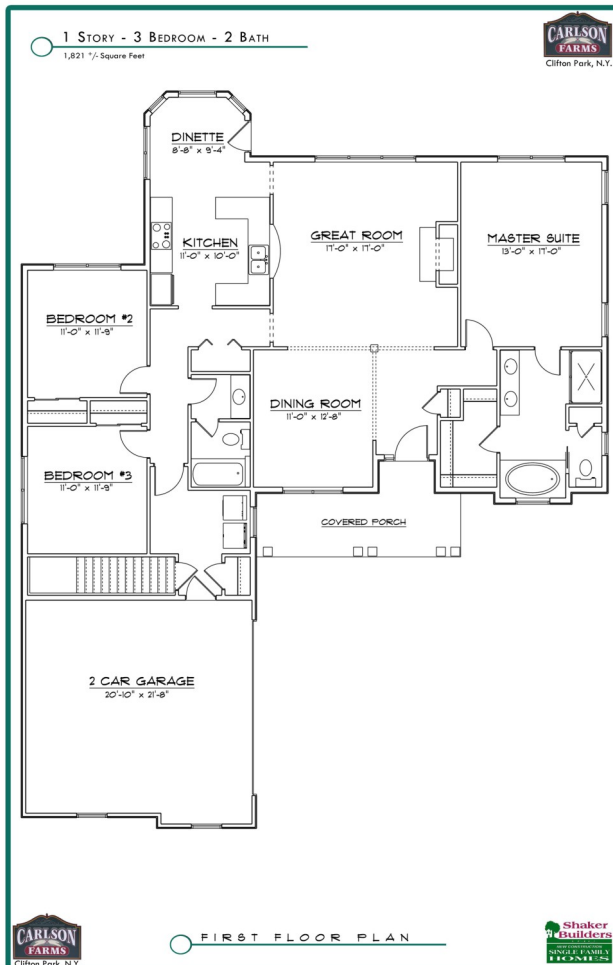

THE MARQUETTE

INFORMATION

The Marquette

Clifton Park, N.Y.

Choose the Gold or Platinum Package for this Model

<http://www.falveygroup.com/carlsonfarms/index.html>

FLOOR PLAN

- ◇ Luxurious new construction by Shaker Builders
- ◇ Desirable Clifton Park Community
- ◇ 32 lots remain
- ◇ Private wooded home sites
- ◇ Shenendehowa Schools
- ◇ Numerous floor plans to choose from or bring your own
- ◇ Quality craftsmanship