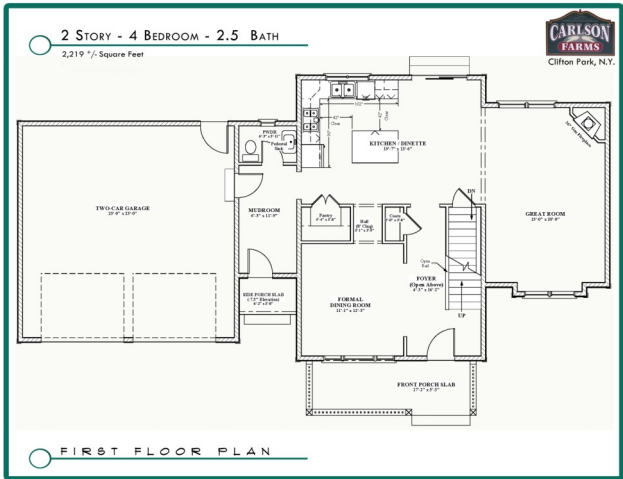

THE MONTCLAIR

INFORMATION

Choose the Gold or Platinum Package for this Model
<http://www.falveygroup.com/carlsonfarms/index.html>

FLOOR PLAN

- ◇ Luxurious new construction by Shaker Builders
- ◇ Desirable Clifton Park Community
- ◇ 32 lots remain
- ◇ Private wooded home sites
- ◇ Shenendehowa Schools
- ◇ Numerous floor plans to choose from or bring your own
- ◇ Quality craftsmanship